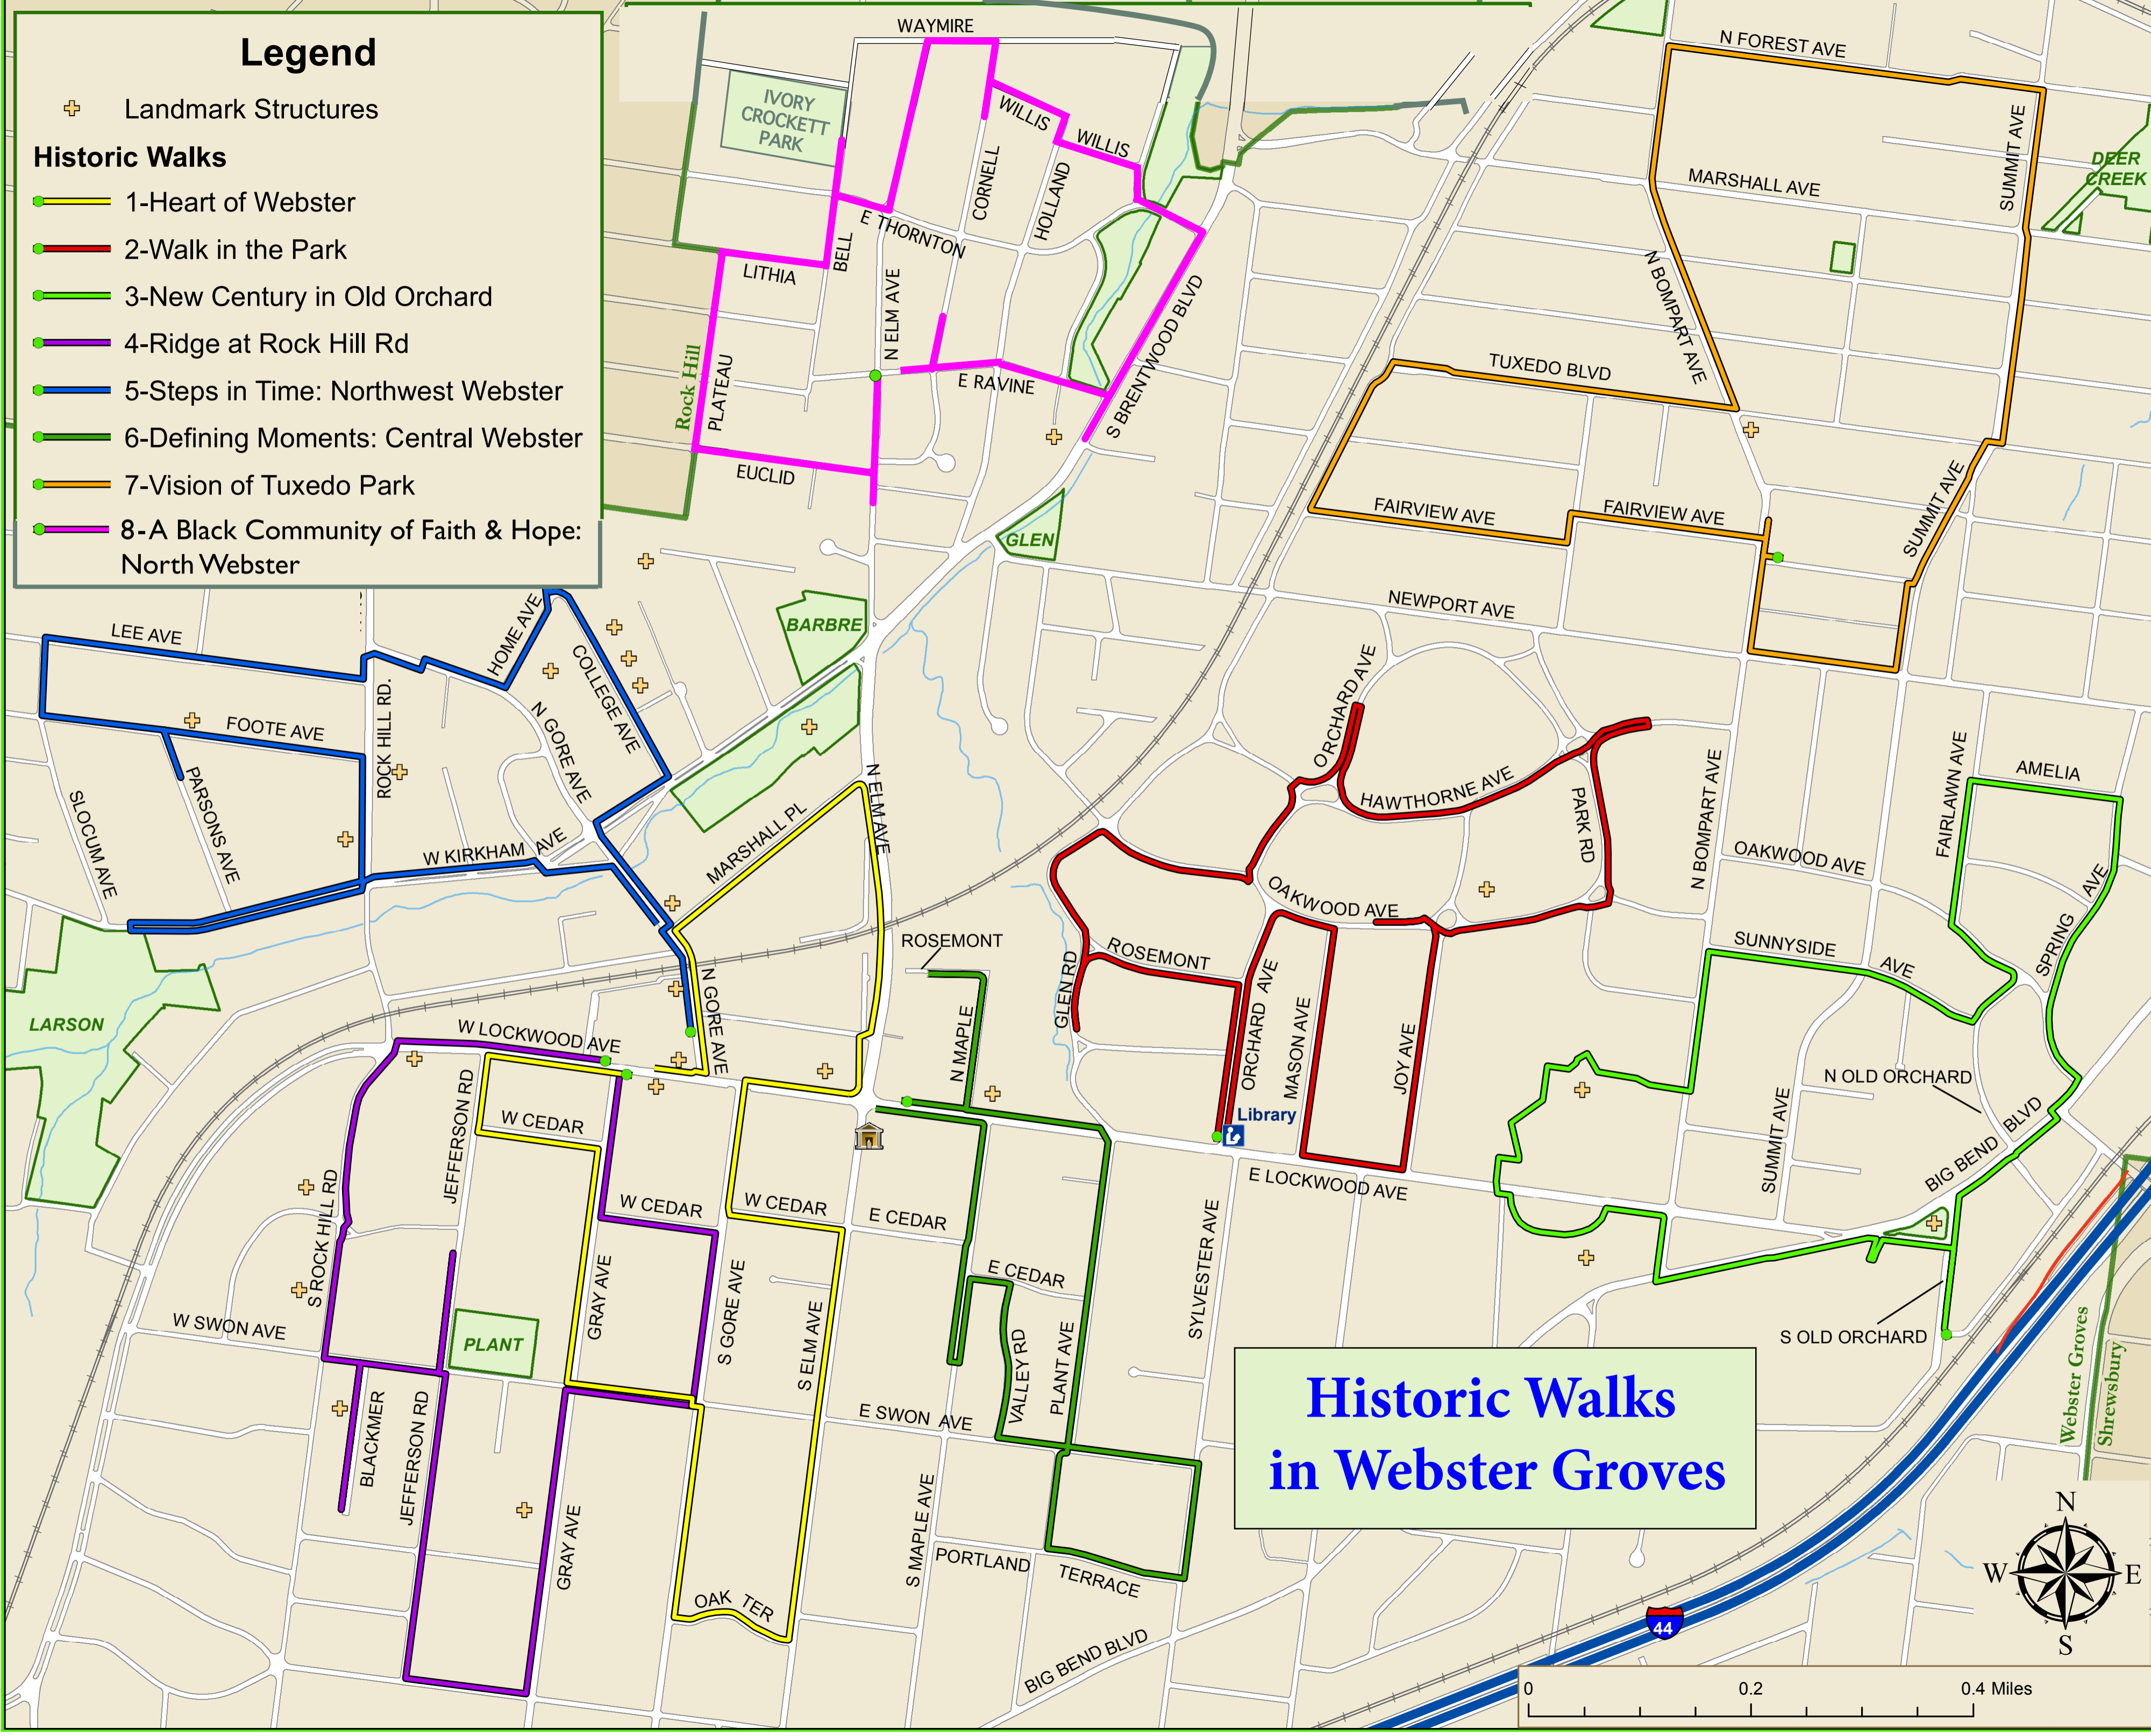

# Legend

+ Landmark Structures

## Historic Walks

-  1-Heart of Webster
-  2-Walk in the Park
-  3-New Century in Old Orchard
-  4-Ridge at Rock Hill Rd
-  5-Steps in Time: Northwest Webster
-  6-Defining Moments: Central Webster
-  7-Vision of Tuxedo Park
-  8-A Black Community of Faith & Hope: North Webster

**Historic Walks  
in Webster Groves**

0 0.2 0.4 Miles